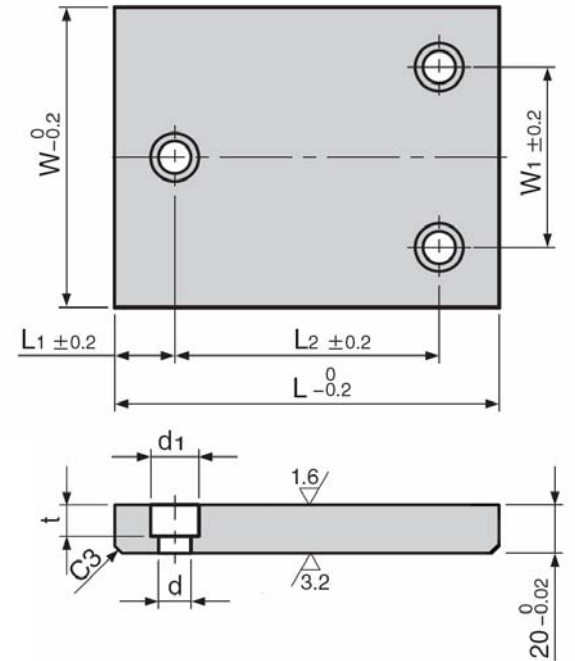

Catalog No.	W	L	L1	L2	W1	Form	d	d1	t	Bolt
SOXV-50-100	50	100	25	50	-	A	13.5	20	13	M12x25
SOXV-50-125		125		75						
SOXV-50-160		160		110						
SOXV-50-200		200		150						
SOXV-80-100	80	100	25	50	-	A	13.5	20	13	M12x25
SOXV-80-125		125		75						
SOXV-80-160		160		110						
SOXV-80-200		200		150						
SOXV-100-100	100	100	25	50	-	A	13.5	20	13	M12x25
SOXV-100-125		125		75						
SOXV-100-160		160		110						
SOXV-100-200		200		150						
SOXV-100-250	125	250	25	200	75	B	13.5	20	13	M12x25
SOXV-100-315		315		265						
SOXV-125-100		100		50						
SOXV-125-125		125		75						
SOXV-125-160	125	160	25	110	75	B	13.5	20	13	M12x25
SOXV-125-200		200		150						
SOXV-125-250		250		200						
SOXV-125-315		315		265						
SOXV-160-100	160	100	25	50	110	B	13.5	20	13	M12x25
SOXV-160-125		125		75						
SOXV-160-160		160		110						
SOXV-160-200		200		150						
SOXV-160-250	160	250	25	200	110	B	13.5	20	13	M12x25
SOXV-160-315		315		265						

● Form A

● Form B

Visit our website at www.sankyo-oilless-usa.com

Register for CAD download access or view our new product showcases and application sections. Email our sales department sales@sankyo-usa.net or tech support at support@sankyo-usa.net

SANKYO OILLESS INDUSTRY(USA) CORP.

Global Locations