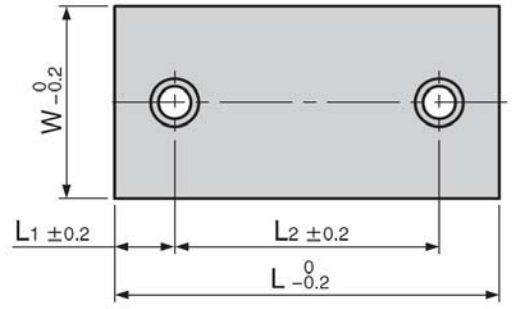

Catalog No.	W	L	L1	L2	W1	Form	d	d1	t	Bolt
SOXV-50-100	50	100	25	50	-	A	13.5	20	13	M12x25
SOXV-50-125		125		75						
SOXV-50-160		160		110						
SOXV-50-200		200		150						
SOXV-80-100	80	100	25	50	-	A	13.5	20	13	M12x25
SOXV-80-125		125		75						
SOXV-80-160		160		110						
SOXV-80-200		200		150						
SOXV-100-100	100	100	25	50	-	A	13.5	20	13	M12x25
SOXV-100-125		125		75						
SOXV-100-160		160		110						
SOXV-100-200		200		150						
SOXV-100-250	125	250	25	200	75	B	13.5	20	13	M12x25
SOXV-100-315		315		265						
SOXV-125-100		100		50						
SOXV-125-125		125		75						
SOXV-125-160	125	160	25	110	75	B	13.5	20	13	M12x25
SOXV-125-200		200		150						
SOXV-125-250		250		200						
SOXV-125-315		315		265						
SOXV-160-100	160	100	25	50	110	B	13.5	20	13	M12x25
SOXV-160-125		125		75						
SOXV-160-160		160		110						
SOXV-160-200		200		150						
SOXV-160-250	160	250	25	200	110	B	13.5	20	13	M12x25
SOXV-160-315		315		265						

● Form A