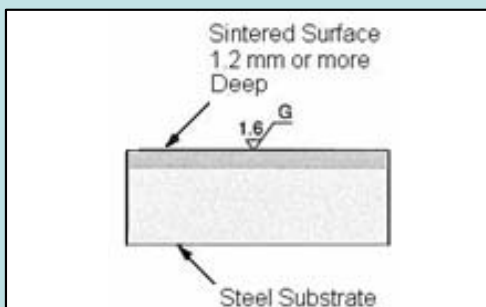

SANKYO OILLESS INDUSTRY USA

44244 Phoenix Dr. Sterling Heights, MI 48314

Phone: (586) 254-3100 Fax: (586) 254-3204

Visit us at www.sankyo-oilless-usa.com

Sintered Wear Plates

- Sankyo #220 Copper Powder Sintered
- Any Sliding Direction Allowed
- Steel C1045 Substrate Backing
- Higher Allowable Loads
- Interchangeable with VDI 3357 Plates
- Available in Bar Lengths, Make Your Own Wear Plates
- Thickness Adjustment by Machining or Shimming the Backing Substrate